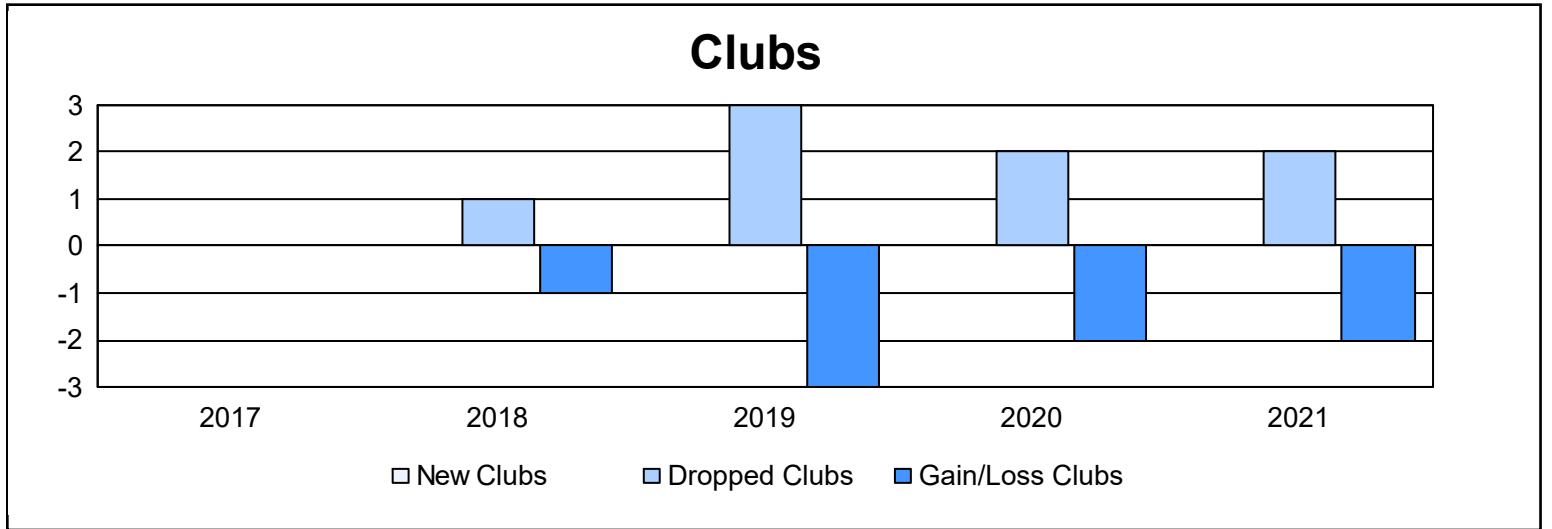

Year	New Clubs	Dropped Clubs	Gain/ Loss Clubs	New Members	Charter Members	Reinstate Members	Transfer Members	Total Member Added	Total Members Dropped	Gain/ Loss Members
2016-2017	0	0	0	64	0	0	4	68	119	-51
2017-2018	0	1	-1	61	2	0	6	69	180	-111
2018-2019	0	3	-3	56	2	2	11	71	108	-37
2019-2020	0	2	-2	44	0	0	4	48	133	-85
2020-2021	0	2	-2	44	1	1	13	59	121	-62
<b>Average</b>	<b>0</b>	<b>2</b>	<b>-2</b>	<b>54</b>	<b>1</b>	<b>1</b>	<b>8</b>	<b>63</b>	<b>132</b>	<b>-69</b>

### Membership Composition June 2021 Cumulative