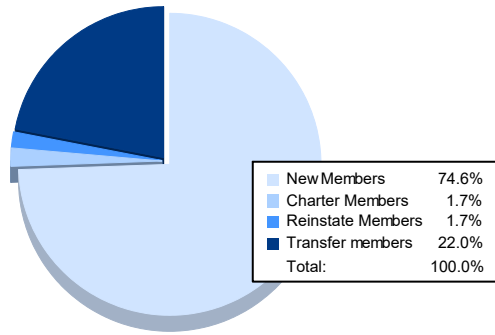

Year	New Clubs	Dropped Clubs	Gain/ Loss Clubs	New Members	Charter Members	Reinstate Members	Transfer Members	Total Member Added	Total Members Dropped	Gain/ Loss Members
2016-2017	0	0	0	64	0	0	4	68	119	-51
2017-2018	0	1	-1	61	2	0	6	69	180	-111
2018-2019	0	3	-3	56	2	2	11	71	108	-37
2019-2020	0	2	-2	44	0	0	4	48	133	-85
2020-2021	0	2	-2	44	1	1	13	59	121	-62
<b>Average</b>	<b>0</b>	<b>2</b>	<b>-2</b>	<b>54</b>	<b>1</b>	<b>1</b>	<b>8</b>	<b>63</b>	<b>132</b>	<b>-69</b>

### Membership Composition June 2021 Cumulative