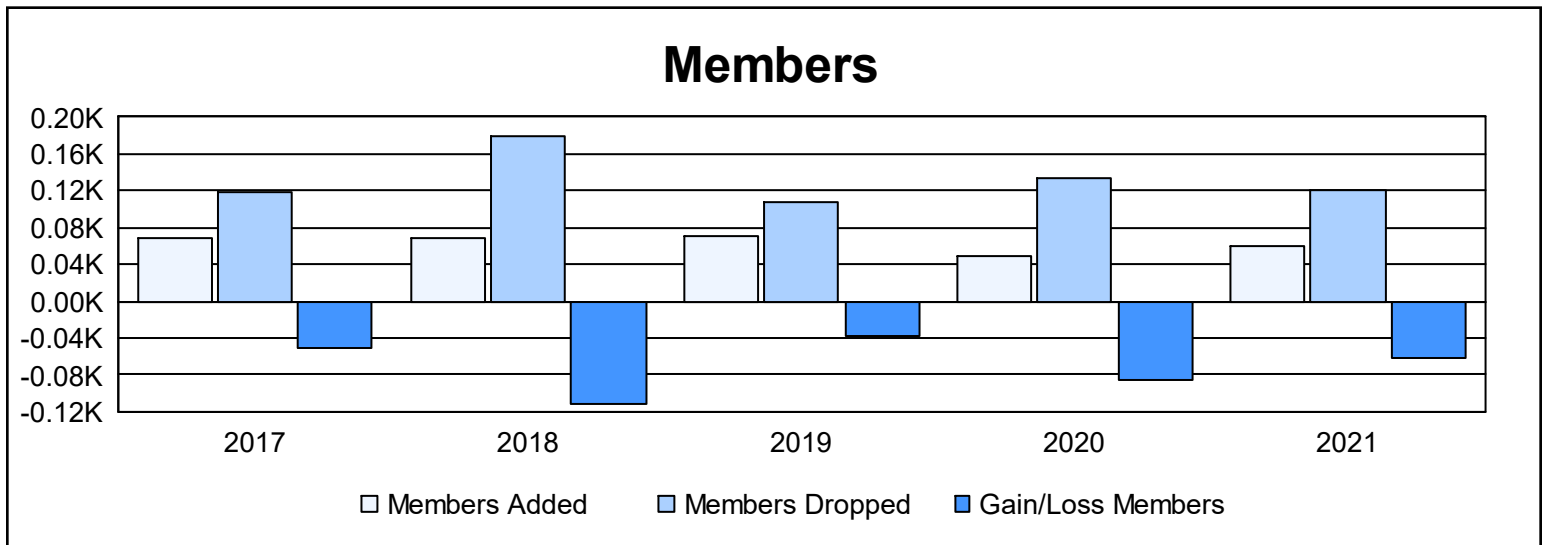

Year	New Clubs	Dropped Clubs	Gain/ Loss Clubs	New Members	Charter Members	Reinstate Members	Transfer Members	Total Member Added	Total Members Dropped	Gain/ Loss Members
2016-2017	0	0	0	64	0	0	4	68	119	-51
2017-2018	0	1	-1	61	2	0	6	69	180	-111
2018-2019	0	3	-3	56	2	2	11	71	108	-37
2019-2020	0	2	-2	44	0	0	4	48	133	-85
2020-2021	0	2	-2	44	1	1	13	59	121	-62
<b>Average</b>	<b>0</b>	<b>2</b>	<b>-2</b>	<b>54</b>	<b>1</b>	<b>1</b>	<b>8</b>	<b>63</b>	<b>132</b>	<b>-69</b>

### Membership Composition June 2021 Cumulative